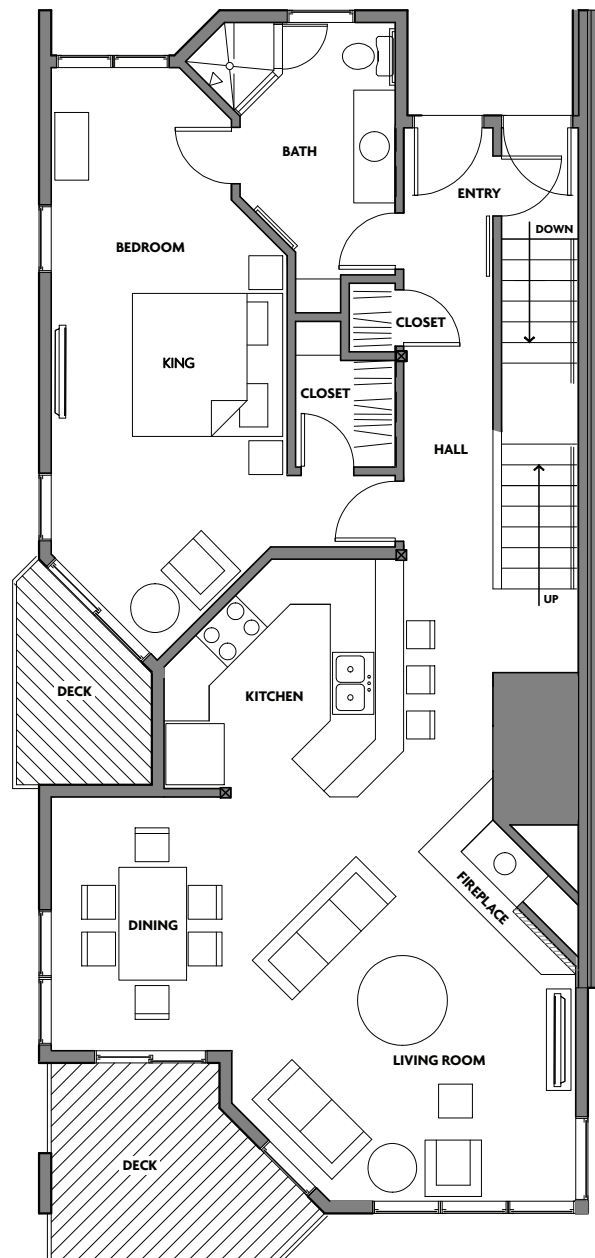

Our two bedroom waterfront townhome is perfect for a family, group or couples' getaway (sleeps 4-6 comfortably). Each luxurious level of living space offers plenty of space to relax and curl up with a good book, simply sit and stare out at the magnificent views, or gather as a group in the grand living room.

Main Level:

- Two-and-a-half-story vaulted pine ceilings accented by clerestory windows
- Living room with corner custom slate fireplace, and expansive and ever-changing views of the lake, trees and sky
- Master bedroom suite w/ king size bed and master bath with custom glass and tile shower; some units have a deck off the master bedroom
- Fully furnished kitchen with granite countertops and luscious Red Birch cabinetry
- Dining room that flows seamlessly from the living room and kitchen with a deck overlooking the lake

Upper Level Loft:

- Floor-to-ceiling glass wall offers vast vistas of the lake
- Two double beds in loft bedroom with views of shoreline
- Cozy sitting area with custom designer furnishings
- Dramatic two-story space overlooking the living room
- State-of-the-art computer workstation and wireless high speed internet (all you need is your laptop)