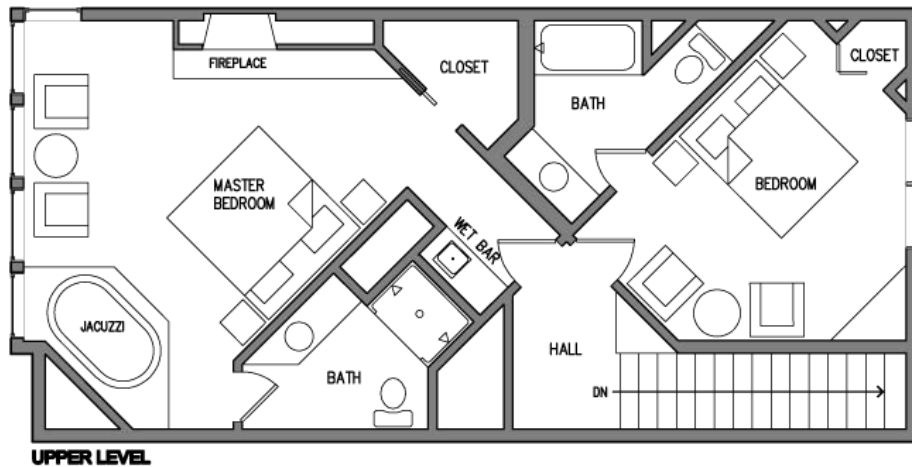

Grand Superior
Three Bedroom Townhome

UPPER LEVEL