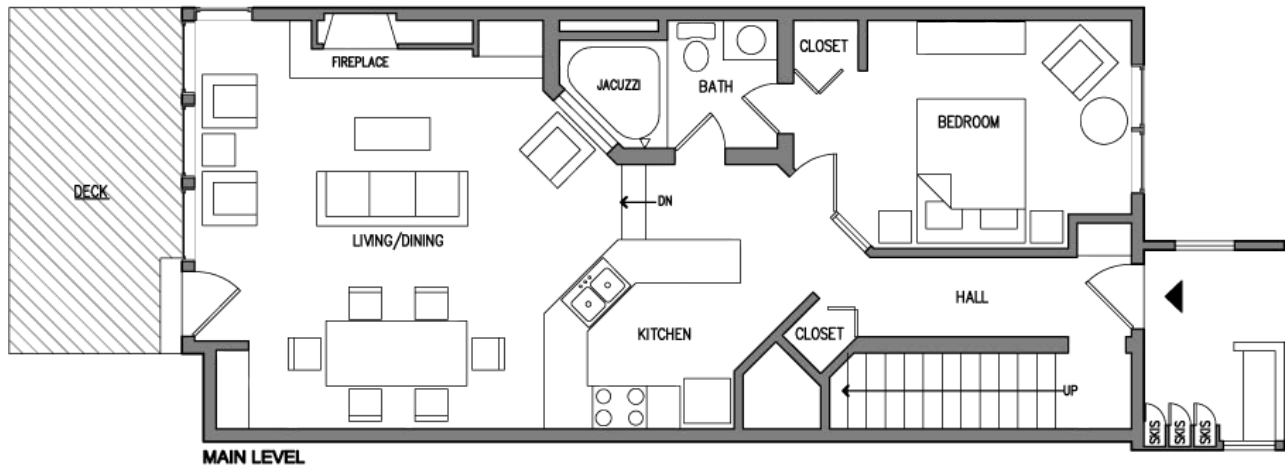

MAIN LEVEL

GRAND SUPERIOR THREE BEDROOM TOWNHOME 1,680 SQUARE FEET