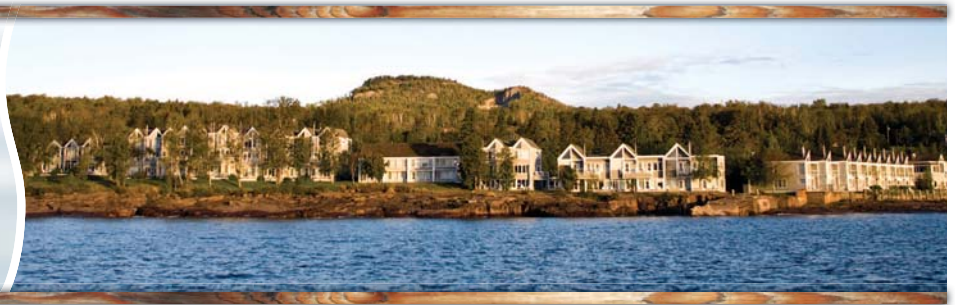

Two Bedroom Condo, Style B

925 Square feet