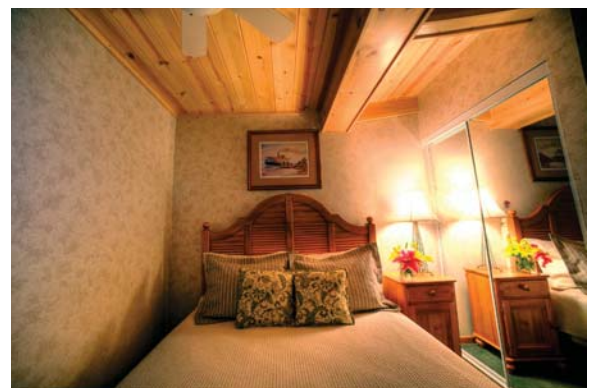

Two Bedroom Condo, Style B

This single story, ground level two bedroom condo features fully furnished kitchen, dining and living areas with fantastic Lake Superior views, wood-burning fireplace, flat screen TV, sofa-sleeper, three-quarter bath and lakeside deck. Two bedrooms with pillow-top queen beds, one with lake view, other with hillside view. Full bath is accessed via hallway between bedrooms, with either single or double jacuzzi.

Property Details:

Two Bedroom

Two Bathroom

Fully Furnished Kitchen, Dining Area

Wood Burning Fireplace

Jetted Whirlpool Tub (double)

Furniture and Appliances Included

Balcony Overlooking the Lake

Spectacular Lake Superior Views

On Lake Superior Shoreline

Bluefin Bay Resort Amenities including two award-winning restaurants, outdoor heated pool and hot tub, and more

925 Total Square Footage

Bluefin Bay Family of Resorts – Home Vacation Sales