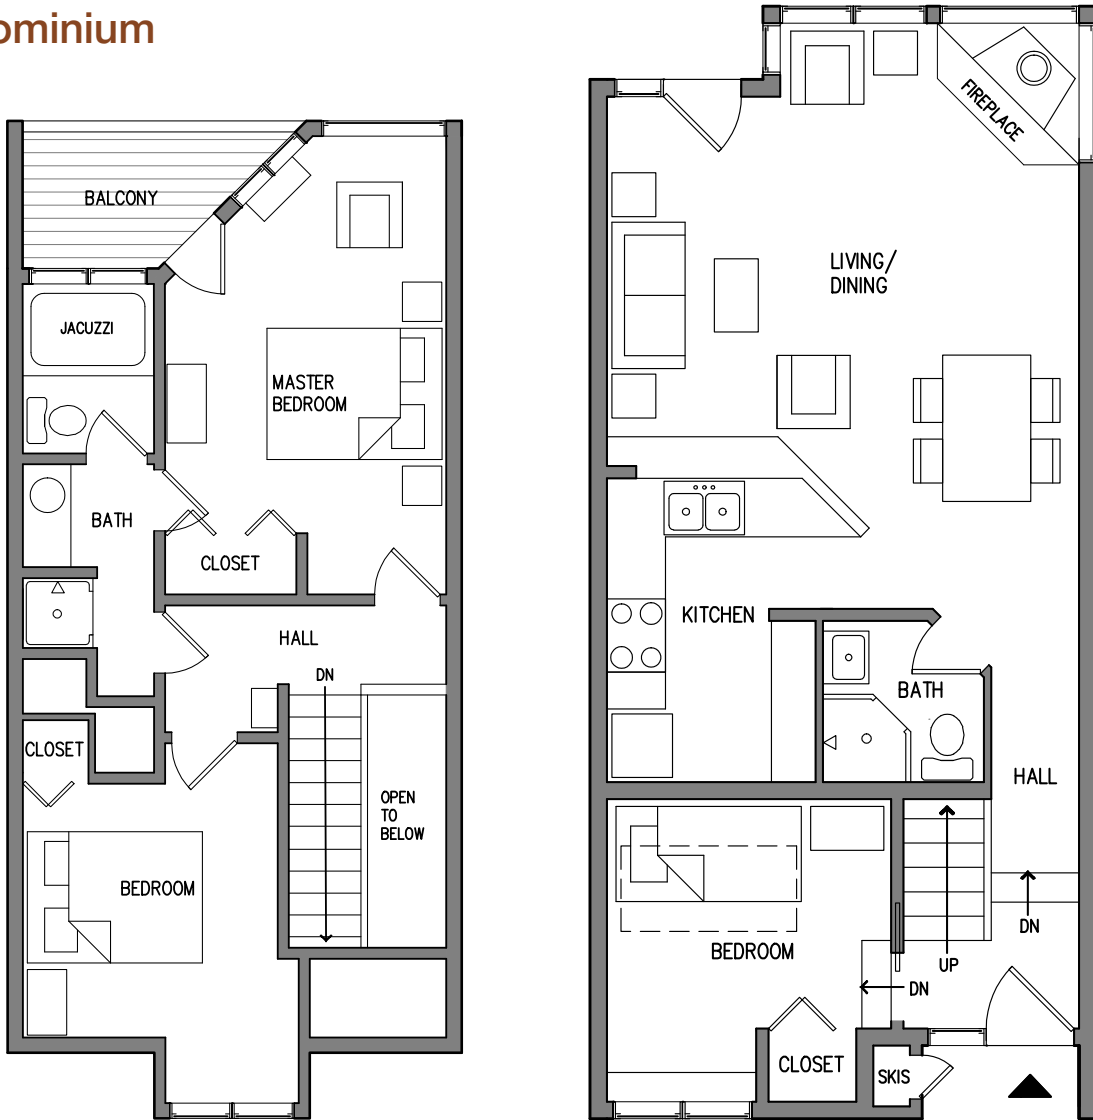

Three Bedroom Elite Condominium

Upper Level