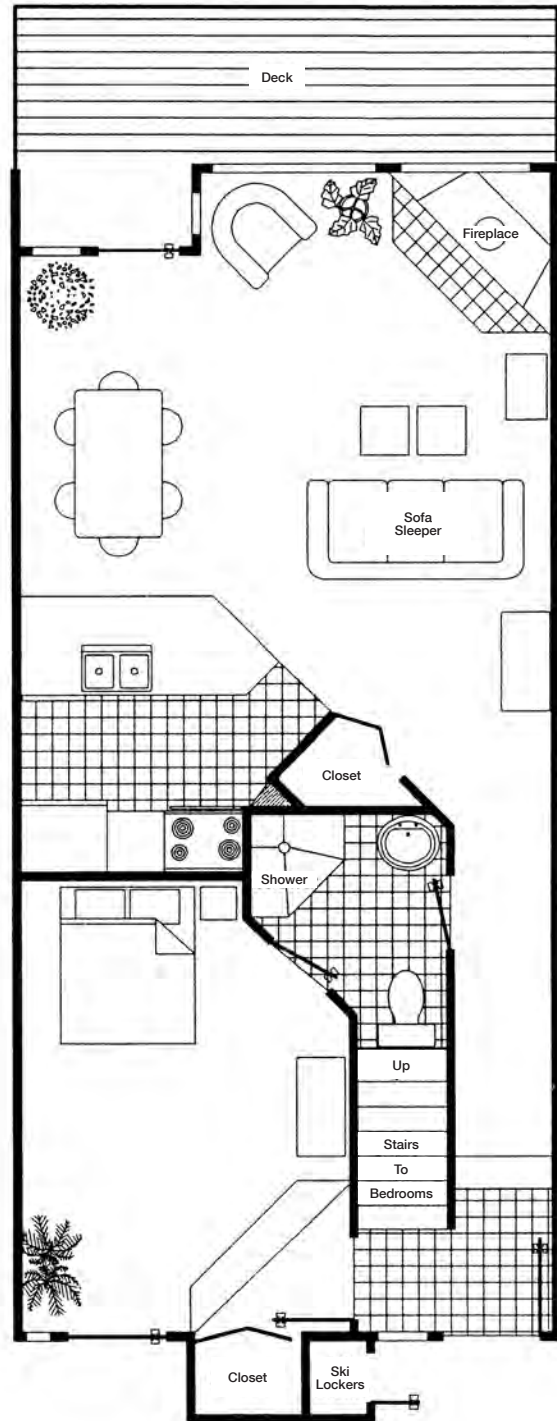

Two Bedroom Condominium - Style A

Unit 2 is located at the front of the resort, and is a guest favorite because it has some of the very best views overlooking the bay with a birds-eye view of the morning sunrise over the lake. It has a fireplace, double whirlpool with a lake view, and a deck and balcony overlooking the lake.

Property Details:

- Two Bedrooms
- One Full and one $\frac{3}{4}$ Bathroom
- Fully Furnished Kitchen, Dining Area
- Wood Burning Fireplace
- Double Jetted Whirlpool Tub
- Furniture and Appliances Included
- Walkout Deck and Second Level Balcony Overlooking the Lake
- Spectacular Lake Superior Views
- On Lake Superior Shoreline
- Bluefin Bay Resort Amenities including two award-winning restaurants, outdoor heated pool and hot tub, and more
- 1050 Total Square Footage

Bluefin Bay Family of Resorts – Home Vacation Sales

Eric Frost, Sales Associate
218-663-6886
eric@bluefinbay.com

www.bluefinbay.com

Two Bedroom Condominium - Style A

(Unit 2)

Upper Level

Main Level