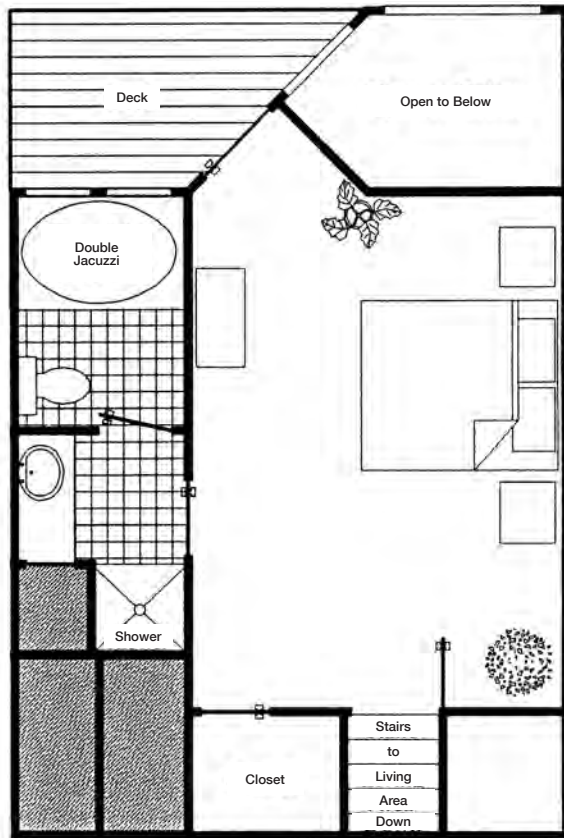

Two Bedroom Condominium - Style A

Unit 2 is located at the front of the resort, and is a guest favorite because it has some of the very best views overlooking the bay with a birds-eye view of the morning sunrise over the lake. It has a fireplace, double whirlpool with a lake view, and a deck and balcony overlooking the lake.

Property Details:

- Two Bedrooms
- One Full and one $\frac{3}{4}$ Bathroom
- Fully Furnished Kitchen, Dining Area
- Wood Burning Fireplace
- Double Jetted Whirlpool Tub
- Furniture and Appliances Included
- Walkout Deck and Second Level Balcony Overlooking the Lake
- Spectacular Lake Superior Views
- On Lake Superior Shoreline
- Bluefin Bay Resort Amenities including two award-winning restaurants, outdoor heated pool and hot tub, and more
- 1050 Total Square Footage

Bluefin Bay Family of Resorts – Home Vacation Sales

Eric Frost, Sales Associate
218-663-6886
eric@bluefinbay.com

www.bluefinbay.com

Two Bedroom Condominium - Style A

(Unit 2)

Upper Level

Main Level