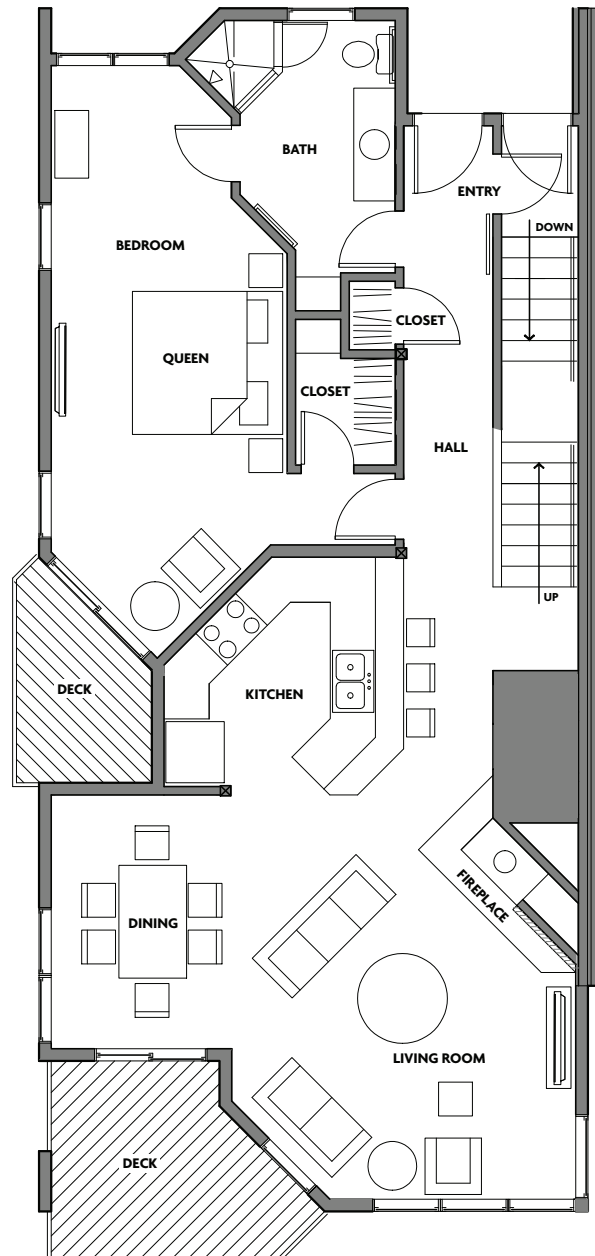

Our two bedroom waterfront townhome is perfect for a family, group or couples' getaway (sleeps 4-6 comfortably). Each luxurious level of living space offers plenty of space to relax and curl up with a good book, simply sit and stare out at the magnificent views, or gather as a group in the grand living room.

Main Level:

- Two-and-a-half-story vaulted pine ceilings accented by clerestory windows
- Living room with corner custom slate fireplace, and expansive and ever-changing views of the lake, trees and sky
- Master bedroom suite w/ king size bed and master bath with custom glass and tile shower; some units have a deck off the master bedroom
- Fully furnished kitchen with granite countertops and luscious Red Birch cabinetry
- Dining room that flows seamlessly from the living room and kitchen with a deck overlooking the lake

Upper Level Loft:

- Floor-to-ceiling glass wall offers vast vistas of the lake
- Two double beds in loft bedroom with views of shoreline
- Cozy sitting area with custom designer furnishings
- Dramatic two-story space overlooking the living room
- State-of-the-art computer workstation and wireless high speed internet (all you need is your laptop)