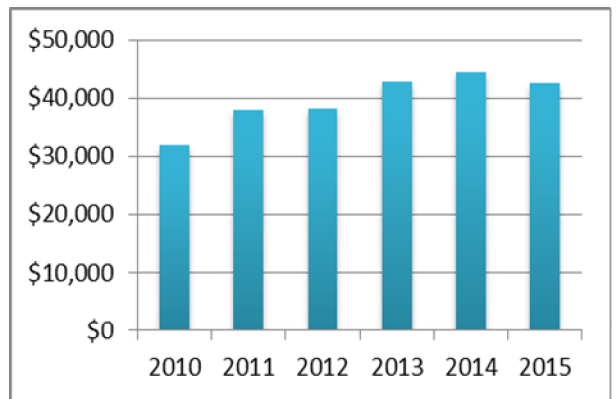

Property Features

- 670 square feet
- One Bedroom
- One Bathroom
- Full Kitchen with brand new stainless steel appliances
- Newly remodeled and updated wood burning fireplace and chimney
- Air Jet Jacuzzi with custom tile
- All new commercial furniture
- Deck with spectacular view of Lake Superior
- Brand new Pella windows and blinds
- Completely updated Bathroom with custom tile
- Access to all Bluefin Bay Resort Amenities