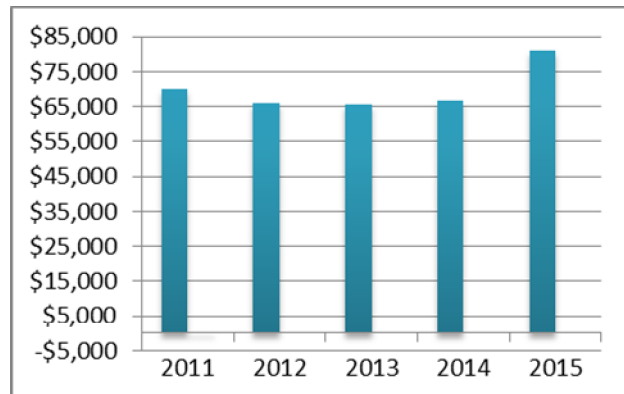

Estimated Annual Utility Costs

Phone: $480.00

Electric (includes heat): $2,300.00

Other costs associated with ownership include:

- Monthly Association Dues: $875.83
- 2016 Real Estate Taxes: $2,432.00
- Rental Management Fee: 50% of gross rental revenue
- Unit owner’s insurance policy for liability and contents within the unit
- Unit upgrades, utilities, repairs, and maintenance
- Cleaning fee paid after owner occupies the unit (varies depending on size of the unit)

Annual Gross Rental Revenue

This information is deemed reliable, but not guaranteed.

Eric Frost
Bluefin Bay Family of Resorts
Coldwell Banker North Shore
218/663-6886
eric@bluefinbay.com