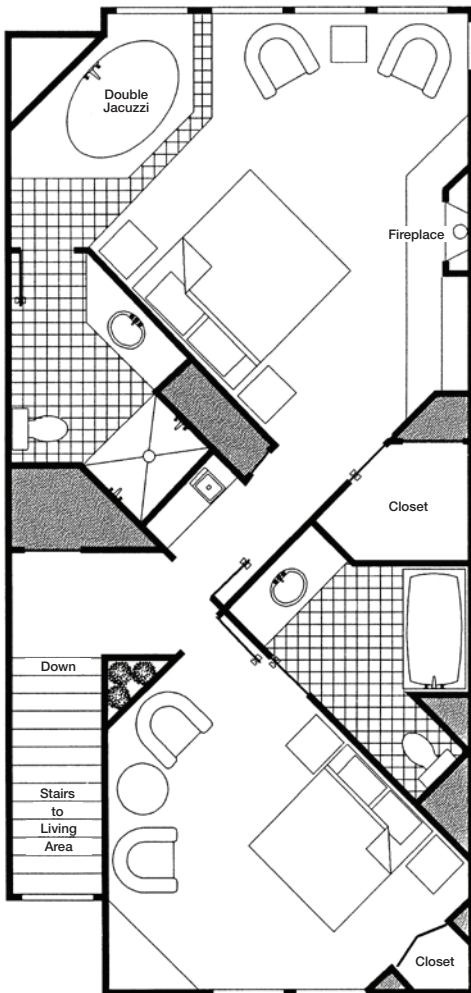

Upper Level