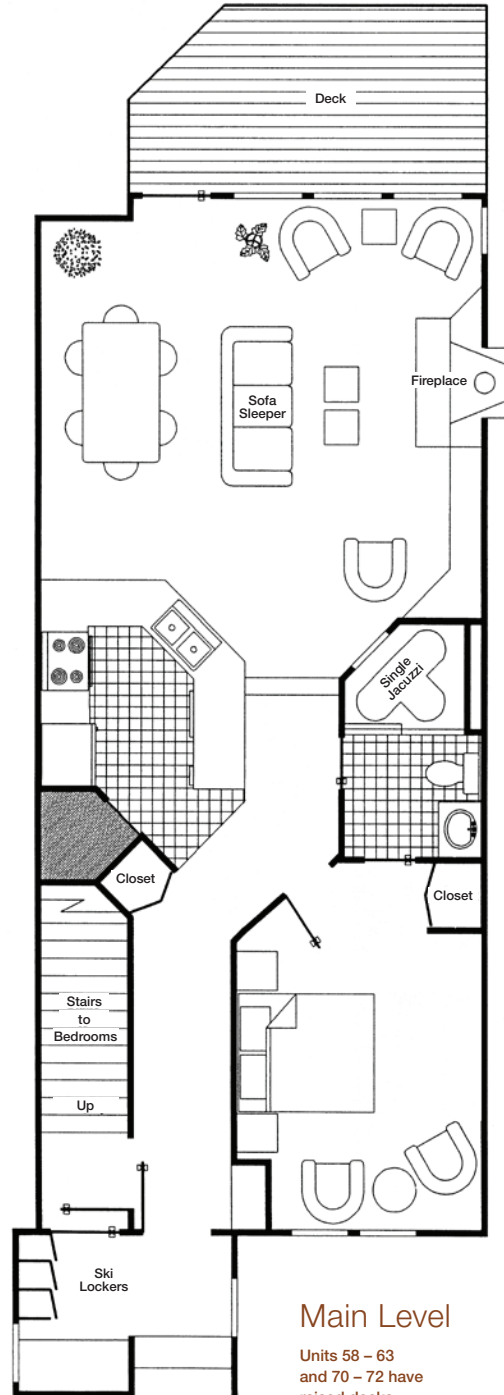

Property Details:

Three Bedrooms

Three Bathrooms

Fully Furnished Kitchen

Two Wood Burning Fireplaces
(Living Room & Master Bedroom Suite)

Two Jetted Jacuzzi Tubs (1 double and 1 single)

Furniture and Appliances Included

Deck & Balcony Overlooking Lake

Spectacular Lake Superior Views

On Lake Superior Shoreline

Bluefin Bay Resort Amenities including two restaurants,
outdoor pool and hot tub overlooking the lake, and more

1630 Total Square Footage

Main Level

Units 58 - 63
and 70 - 72 have
raised decks.